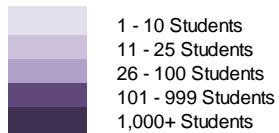

International Total Enrollment
World
All Students Headcount Fall 2014

source: CIA World Fact Book (<https://www.cia.gov/library/publications/the-world-factbook/index.html>)

25 Foreign countries represented

50

Country	Students
U.S.A.	10,022
Jamaica	136
Saudi Arabia	50
Germany