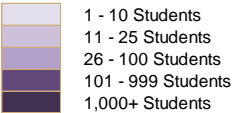

Geographic Distribution of Students

In State Total Enrollment

County